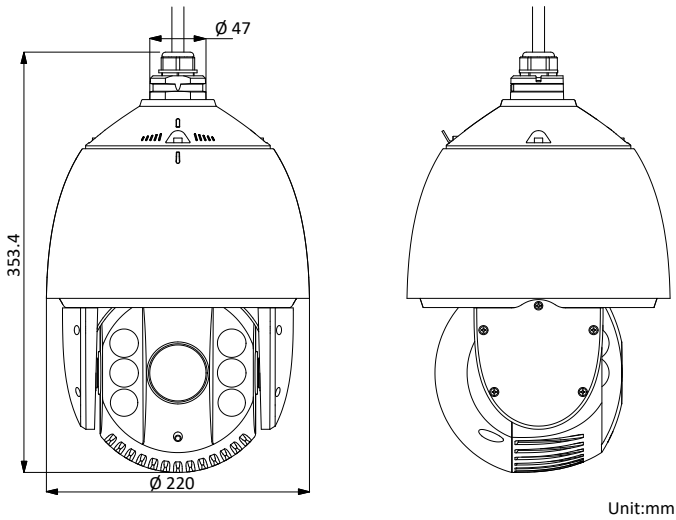

Protection Level	IP66 Standard, TVS 4000V Lightning Protection, Surge Protection and Voltage Transient Protection
Material	ADC 12, PC, PC+10%GF
Dimensions	Φ 220 mm × 353.4 mm (Φ 8.66" × 13.91")
Weight	Approx. 4.5 kg (9.92 lb)

Available Model

DS-2DE7225IW-AE, 24 VAC & Hi-PoE

Dimensions